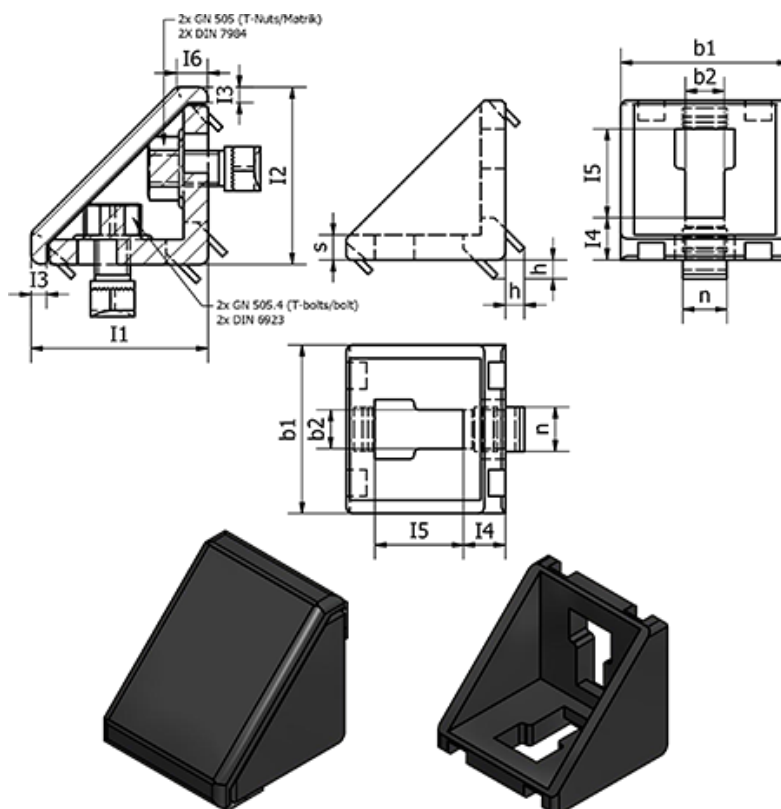

Article number: 209603083030CSR

Description: Angle pieces for profile systems - GN 960-30-8-30-30-C-SR

## Measures

b1 = 30	I6 = -
b2 = 6.3	n = 8
h = 2.1	s = 5.9
I1 = 30	Weight (g) = 23
I2 = 30	
I3 = -	
I4 = 9.7	
I5 = 10.4	